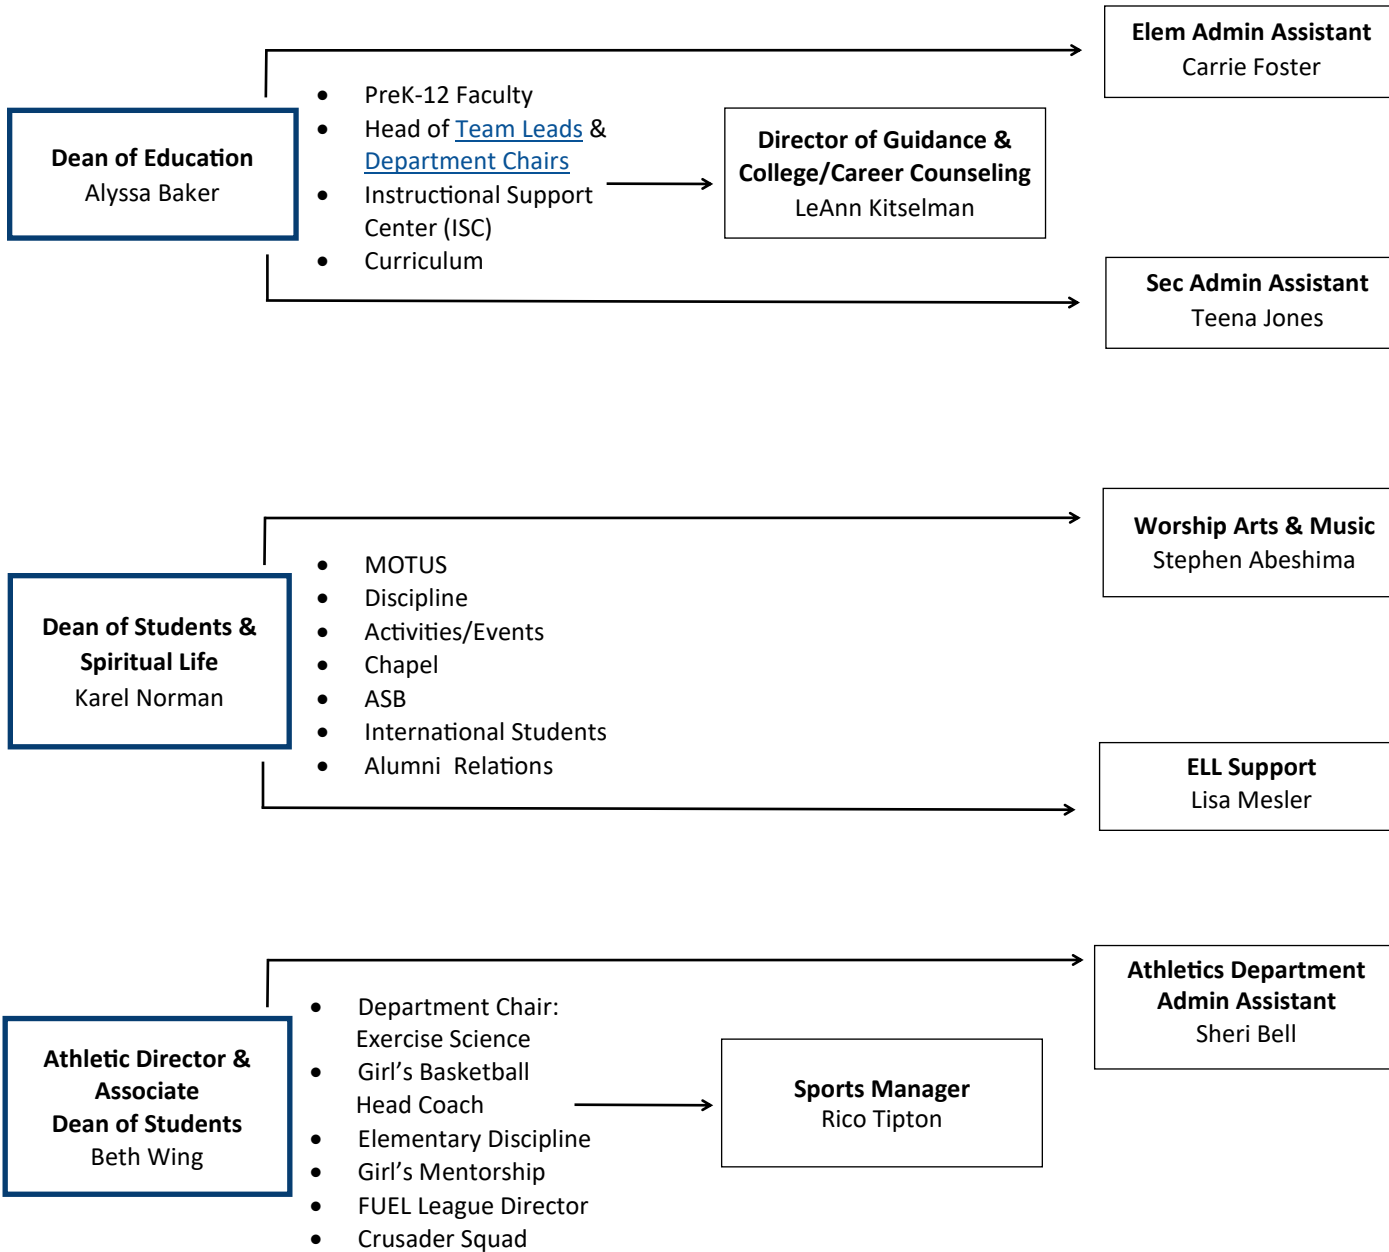

Education Division

Finance & Revenue Division

Dean of Education (PreK-12)

Alyssa Baker

ELEMENTARY TEAM LEADER

Trisha Thornton

- Teacher Mentoring
- Curriculum
- Grading/Pacing
- Operations

ELEMENTARY TEAM LEADER